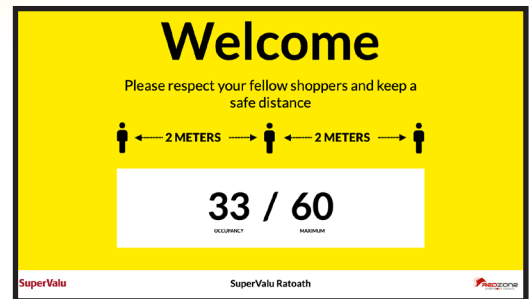

Dr Tedros Adhanom Ghebreyesus, Director General of the World Health Organisation

Social distancing is proving to be a critical weapon in the fight against the spread of Covid-19.

To ensure this takes place in our vital public spaces, limits have been set on the number of people allowed access to shops and other enclosed public areas.

Managing this has only been possible by putting front line staff in close proximity to the public in an effort to control access to facilities.

TRUCount is a high-tech solution to this situation, reducing the cost and interaction between staff and the public by accurately counting persons entering and leaving a facility in real time.

TRUCount incorporates the most accurate technology available and uses the latest IOT technology to relay this information in a clear visual manner to persons entering a building, enabling them to manage their social distancing in a safe environment.

TRUCount is a highly flexible solution that can monitor all types of entry/exit points, even when serving two separate spaces. Multiple entrances can be grouped together giving an overall or segmented count.

TRUCount not only provides you with an accuracy of up to 99.5%, it is also 100% GDPR compliant. Our integration team can customise the system to control automatic doors and lifts, provide custom alerts and unique solutions to all your occupancy issues both now and into the future.

Live numbers online in real time